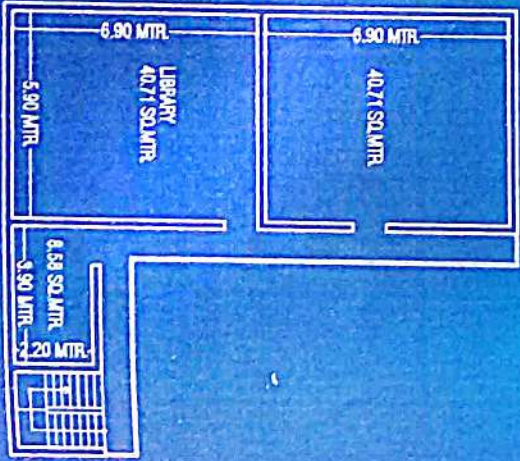

GROUND FLOOR PLAN
(BLOCK-A)

FIRST FLOOR PLAN
(BLOCK-A)

GROUND FLOOR (BLOCK-B)

FIRST FLOOR PLAN (BLOCK-B)

EXISTING BUILDING PLAN FOR
Om Pt. ITI,
VILLAGE & POST : KHEDI MILAK
VA : RANWAL (FULLERA),
DIST - JAIPUR (RAJ) -303603