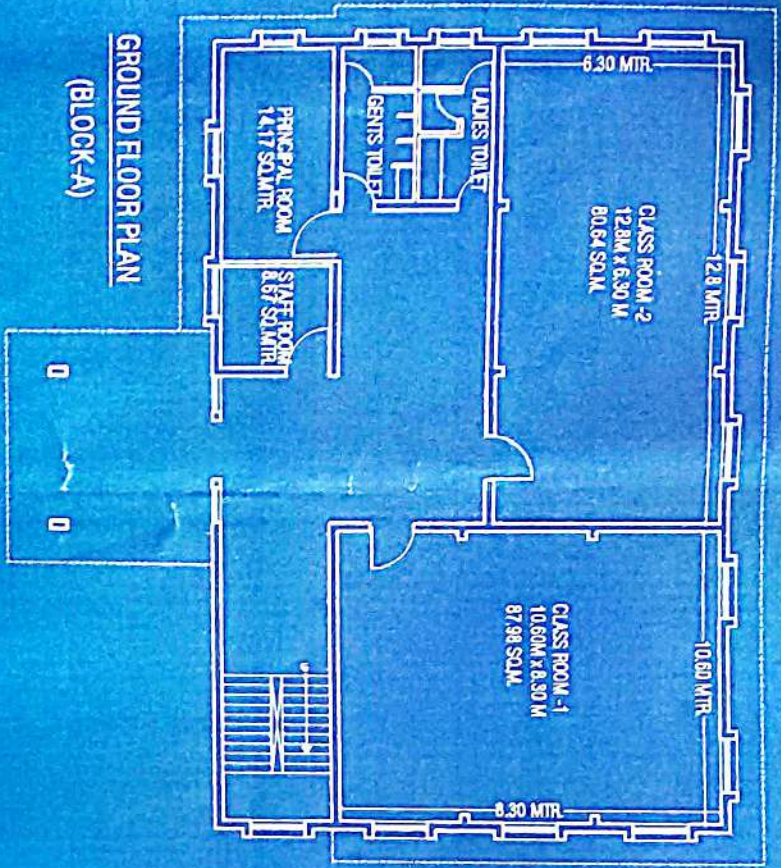

GROUND FLOOR PLAN
(BLOCK-A)

FIRST FLOOR PLAN
(BLOCK-A)

GROUND FLOOR (BLOCK-B)

FIRST FLOOR PLAN (BLOCK-B)

EXISTING BUILDING PLAN FOR
Om Pt. ITI,
VILLAGE & POST : KHEDI MILAK
VA : RANWAL (FULLERA),
DIST - JAIPUR (RAJ) -303603