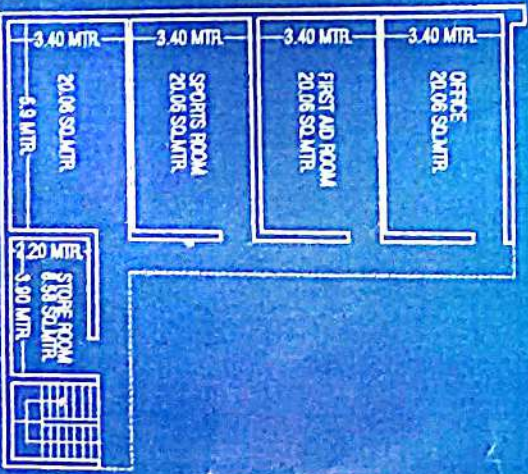

GROUND FLOOR PLAN
(BLOCK-A)

FIRST FLOOR PLAN
(BLOCK-A)

GROUND FLOOR (BLOCK-B)

FIRST FLOOR PLAN (BLOCK-B)

EXISTING BUILDING PLAN FOR
Om Pt. ITI,
VILLAGE & POST : KHEDI MILAK
VA : RANWAL (FULLERA),
DIST - JAIPUR (RAJ) -303603