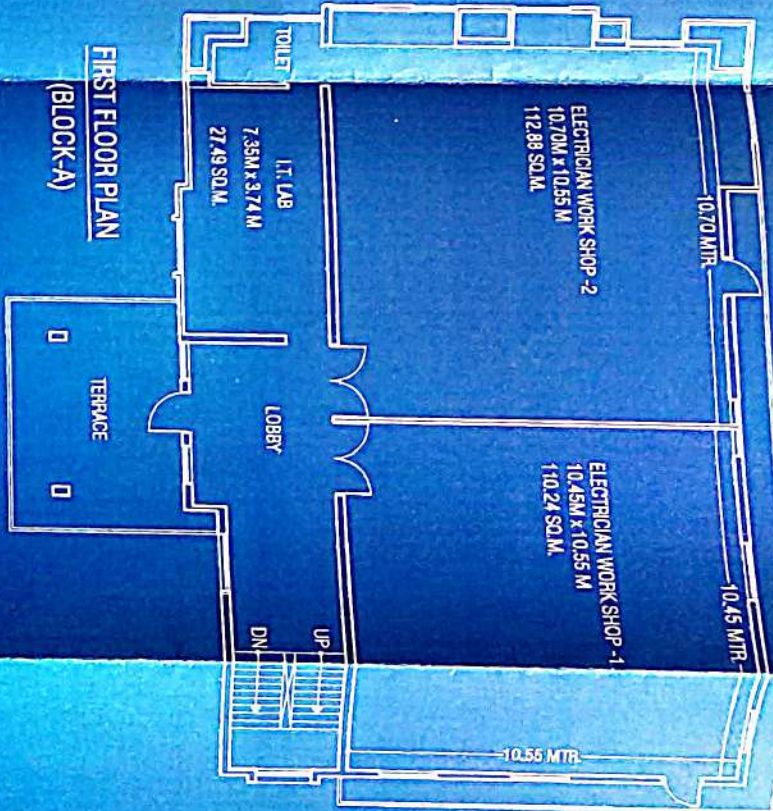

GROUND FLOOR PLAN
(BLOCK-A)

FIRST FLOOR PLAN
(BLOCK-A)

GROUND FLOOR (BLOCK-B)

FIRST FLOOR PLAN (BLOCK-B)

EXISTING BUILDING PLAN FOR
Om Pt. ITI,
VILLAGE & POST : KHEDI MILAK
VA : RANWAL (FULLERA),
DIST - JAIPUR (RAJ) -303603